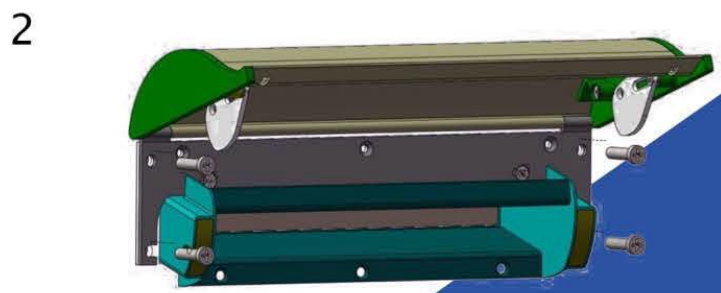

Part Number: The Soterian  
Fitting Instructions for TS008: 2015 letterplate.  
Door thickness: 44mm. For composite and timber doors.

### Door cutting Instructions:

### Fitting Instructions:

The screw has a dry coated adhesive that is activated when threaded into the hole. The screw should not be removed once fitted.

THE SOTERIAN

\*The letterplates should be cleaned monthly with a moist cloth and not with any form of cleaning agents.