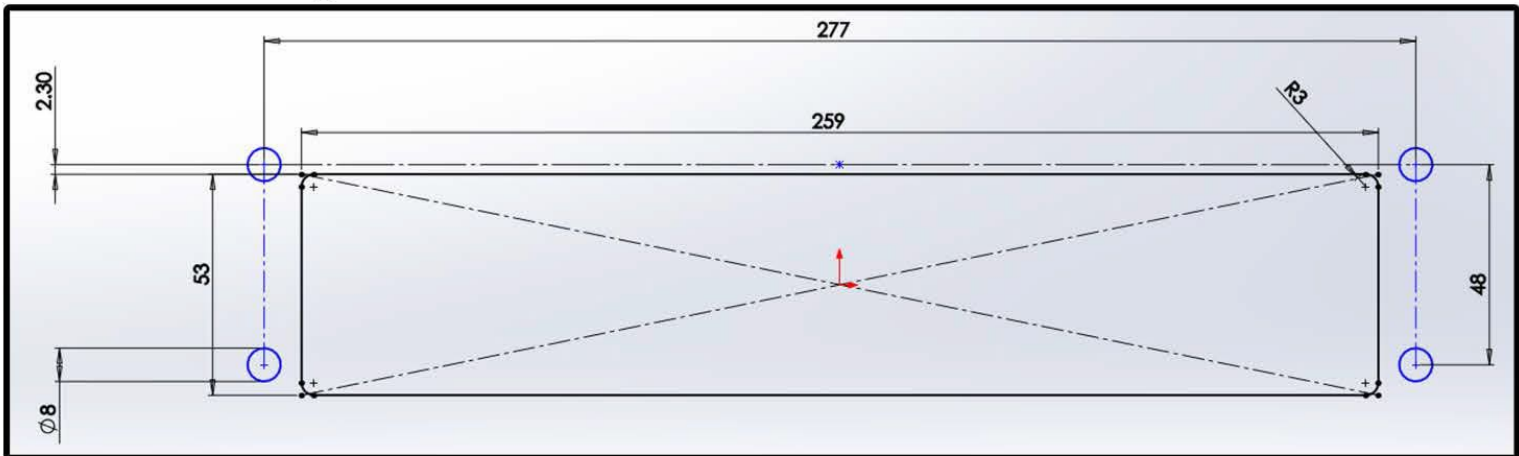

Part Number: The Soterian  
Fitting Instructions for TS008: 2015 letterplate.  
Door thickness: 44mm. For composite and timber doors.

### Door cutting Instructions: