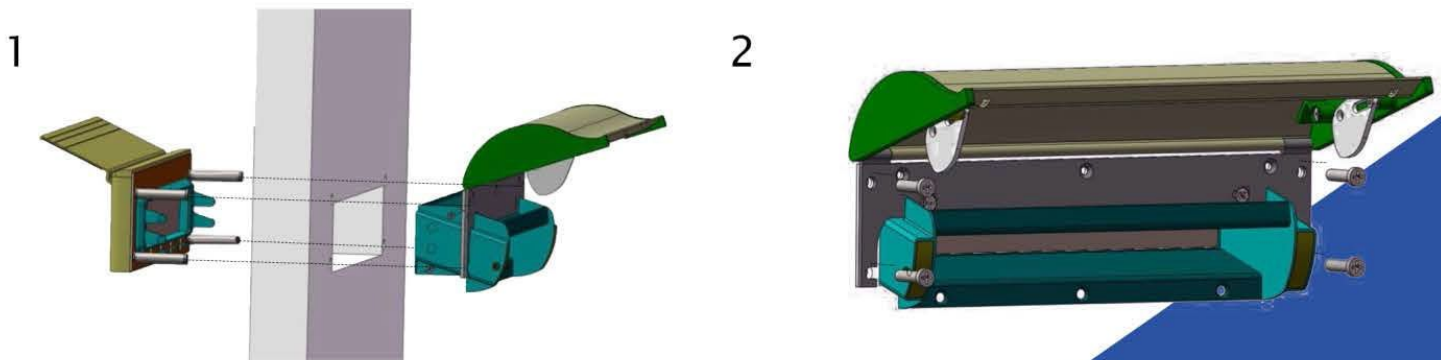

Part Number: The Soterian  
Fitting Instructions for TS008: 2015 letterplate.  
Door thickness: 44mm. For composite and timber doors.

### Door cutting Instructions:

### Fitting Instructions:

The screw has a dry coated adhesive that is activated when threaded into the hole. The screw should not be removed once fitted.

THE SOTERIAN

\*The letterplates should be cleaned monthly with a moist cloth and not with any form of cleaning agents.