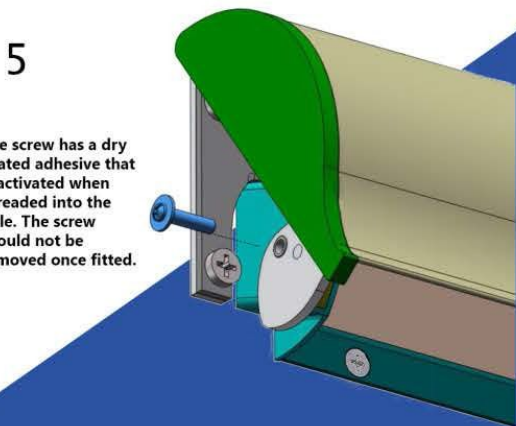

Part Number: The Soterian  
Fitting Instructions for TS008: 2015 letterplate.  
Door thickness: 44mm. For composite and timber doors.

### Fitting Instructions:

The screw has a dry coated adhesive that is activated when threaded into the hole. The screw should not be removed once fitted.

THE SOTERIAN

\*The letterplates should be cleaned monthly with a moist cloth and not with any form of cleaning agents.