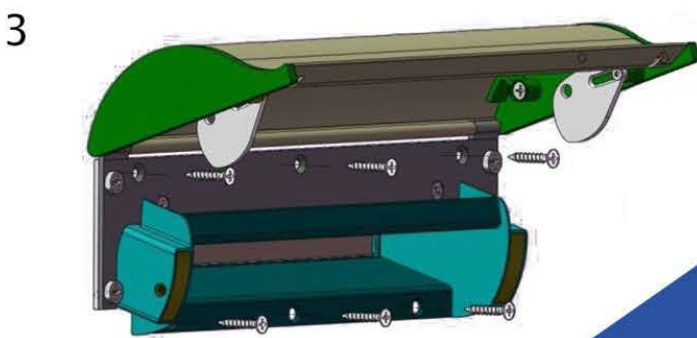

Part Number: The Soterian  
Fitting Instructions for TS008: 2015 letterplate.  
Door thickness: 44mm. For composite and timber doors.

### Fitting Instructions:

The screw has a dry coated adhesive that is activated when threaded into the hole. The screw should not be removed once fitted.

THE SOTERIAN

\*The letterplates should be cleaned monthly with a moist cloth and not with any form of cleaning agents.